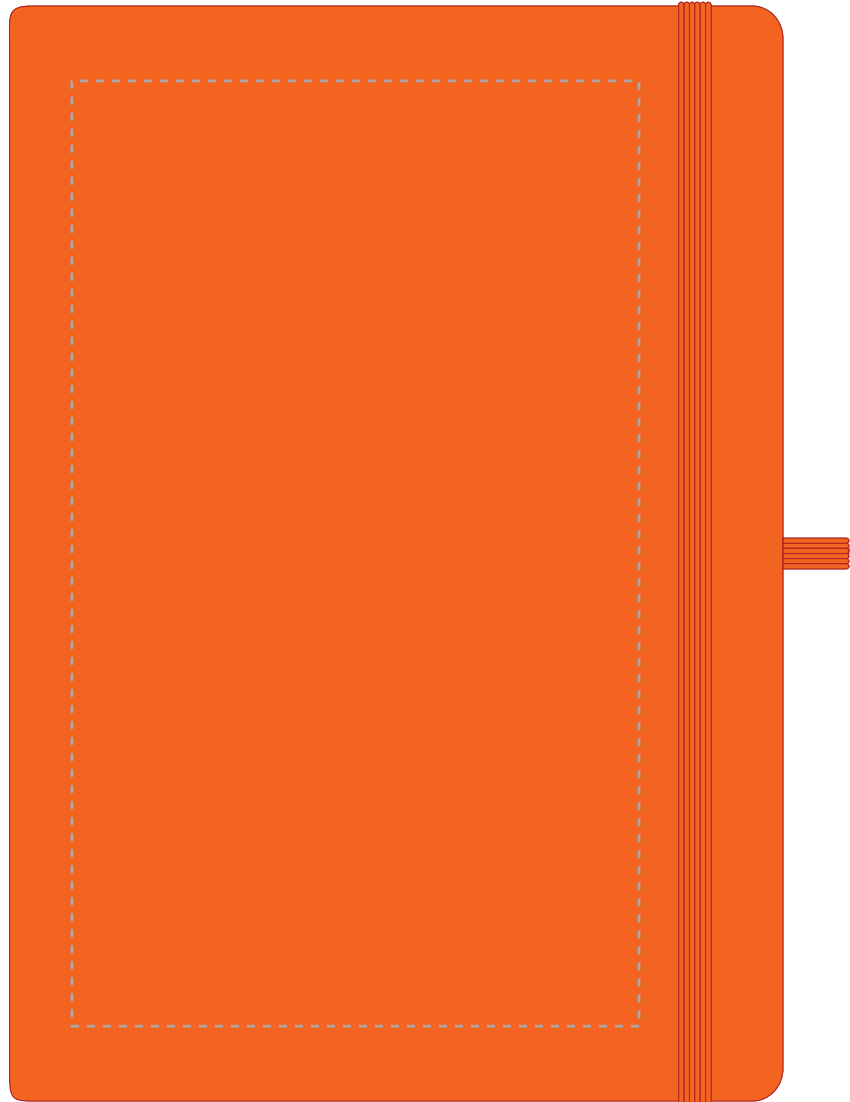

Your Ref:	Quantity:	Product Code: QS0344
Our Ref:	Version: 1	Product Colour: AMBER

**PRINTING CONCERNS:**

We stock this item in the following colours

**PANTONE REFERENCE(S)**

 Full colour printing  
edge to edge

Due to the nature of the product the print position may vary by 2 - 3 mm

ARTWORK SCALE 50%

Product Image for visualisation  
- colours may vary

**CENTRED TO PRINT AREA**  
**CENTRED TO NOTEBOOK**

The dashed line is to demonstrate print area and will not appear on your printed item